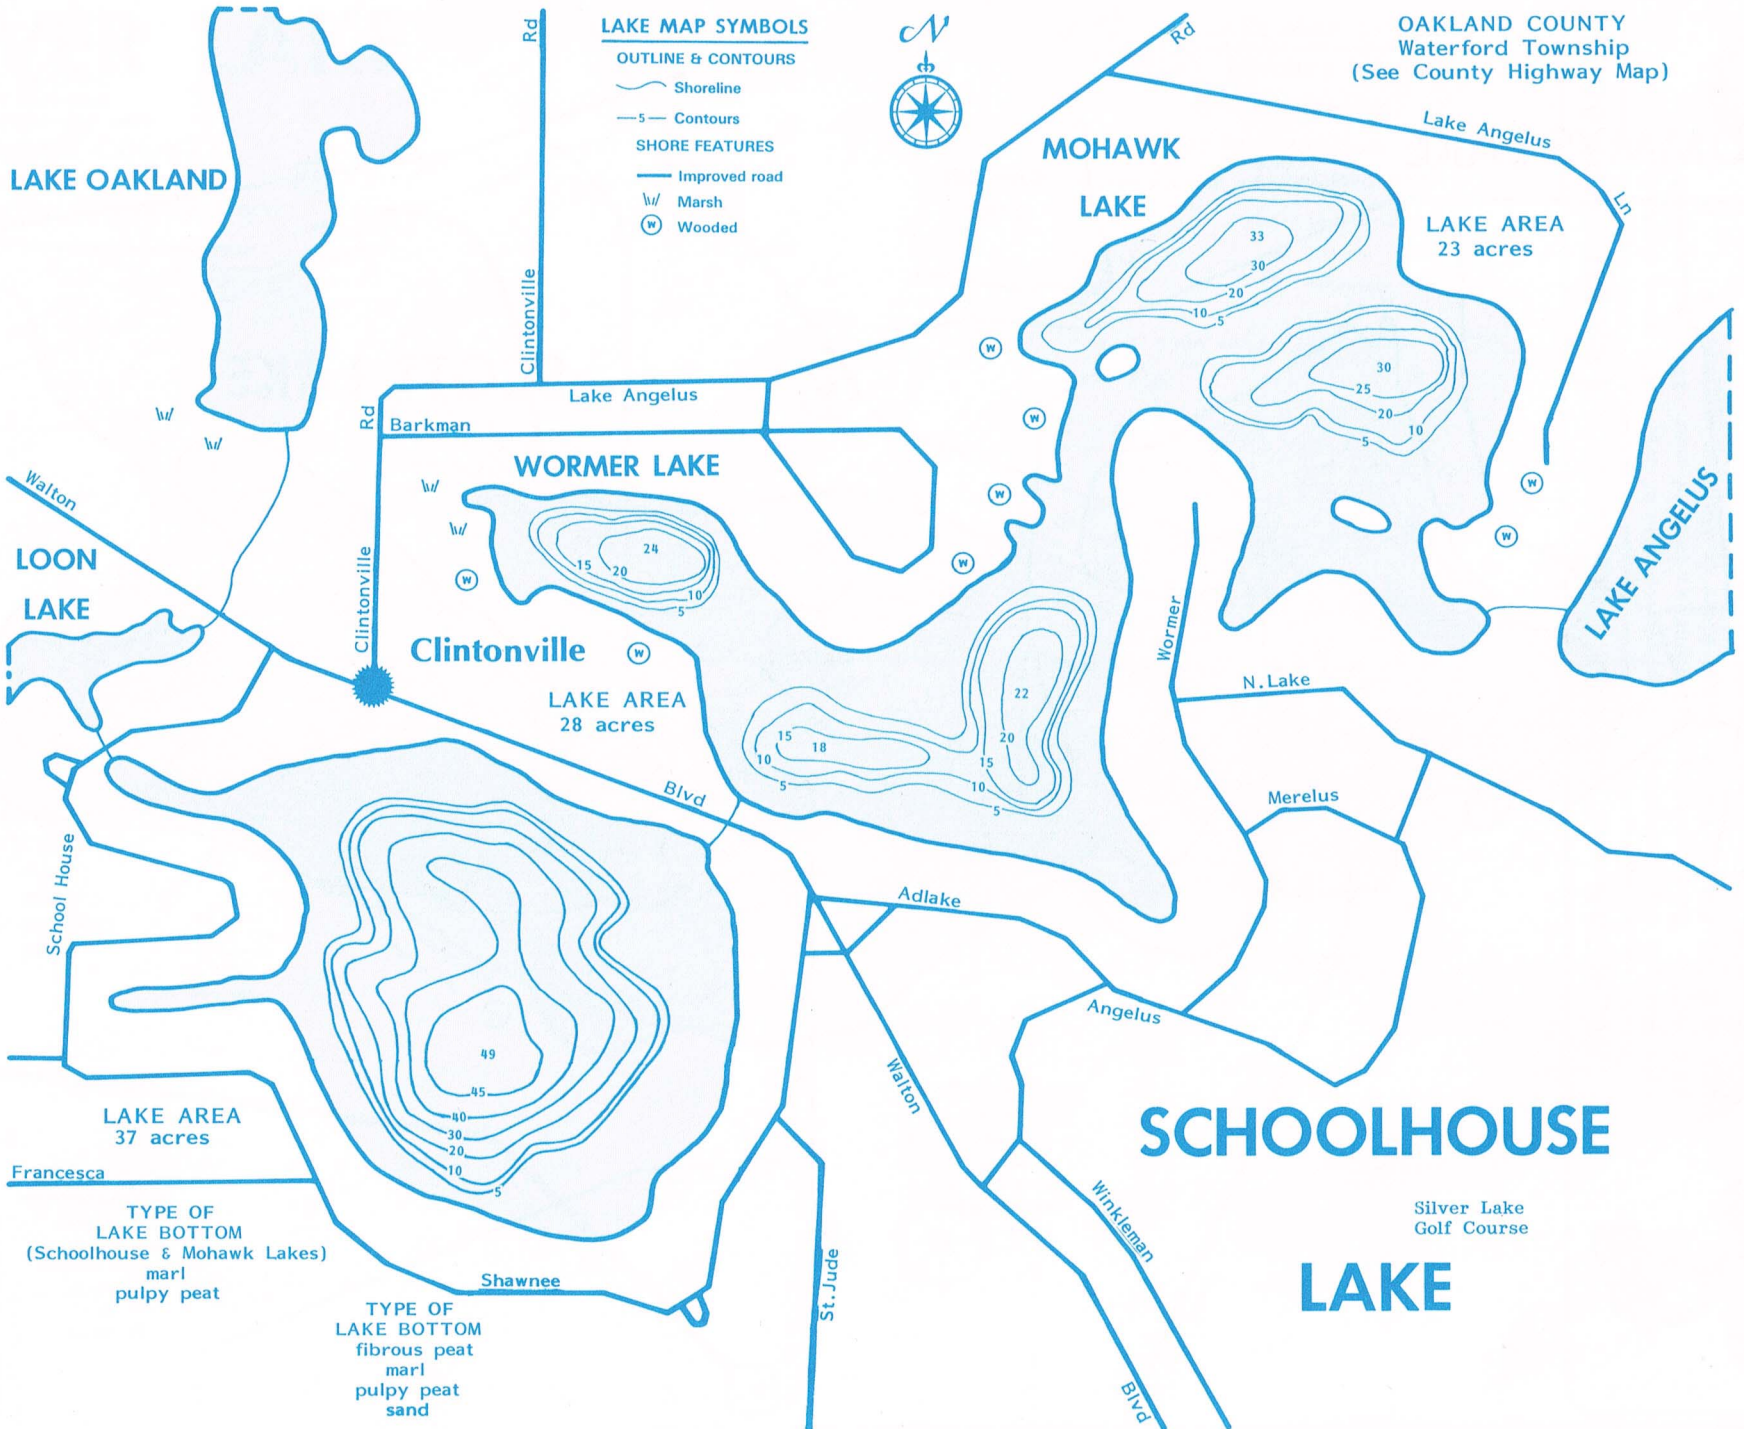

OAKLAND COUNTY
Waterford Township
(See County Highway Map)

LAKE MAP SYMBOLS

OUTLINE & CONTOURS

— Shoreline

—5— Contours

SHORE FEATURES

— Improved road

W/ Marsh

⊙ Wooded

TYPE OF LAKE BOTTOM
(Schoolhouse & Mohawk Lakes)
marl
pulpy peat

TYPE OF LAKE BOTTOM
fibrous peat
marl
pulpy peat
sand

SCHOOLHOUSE

Silver Lake
Golf Course

LAKE