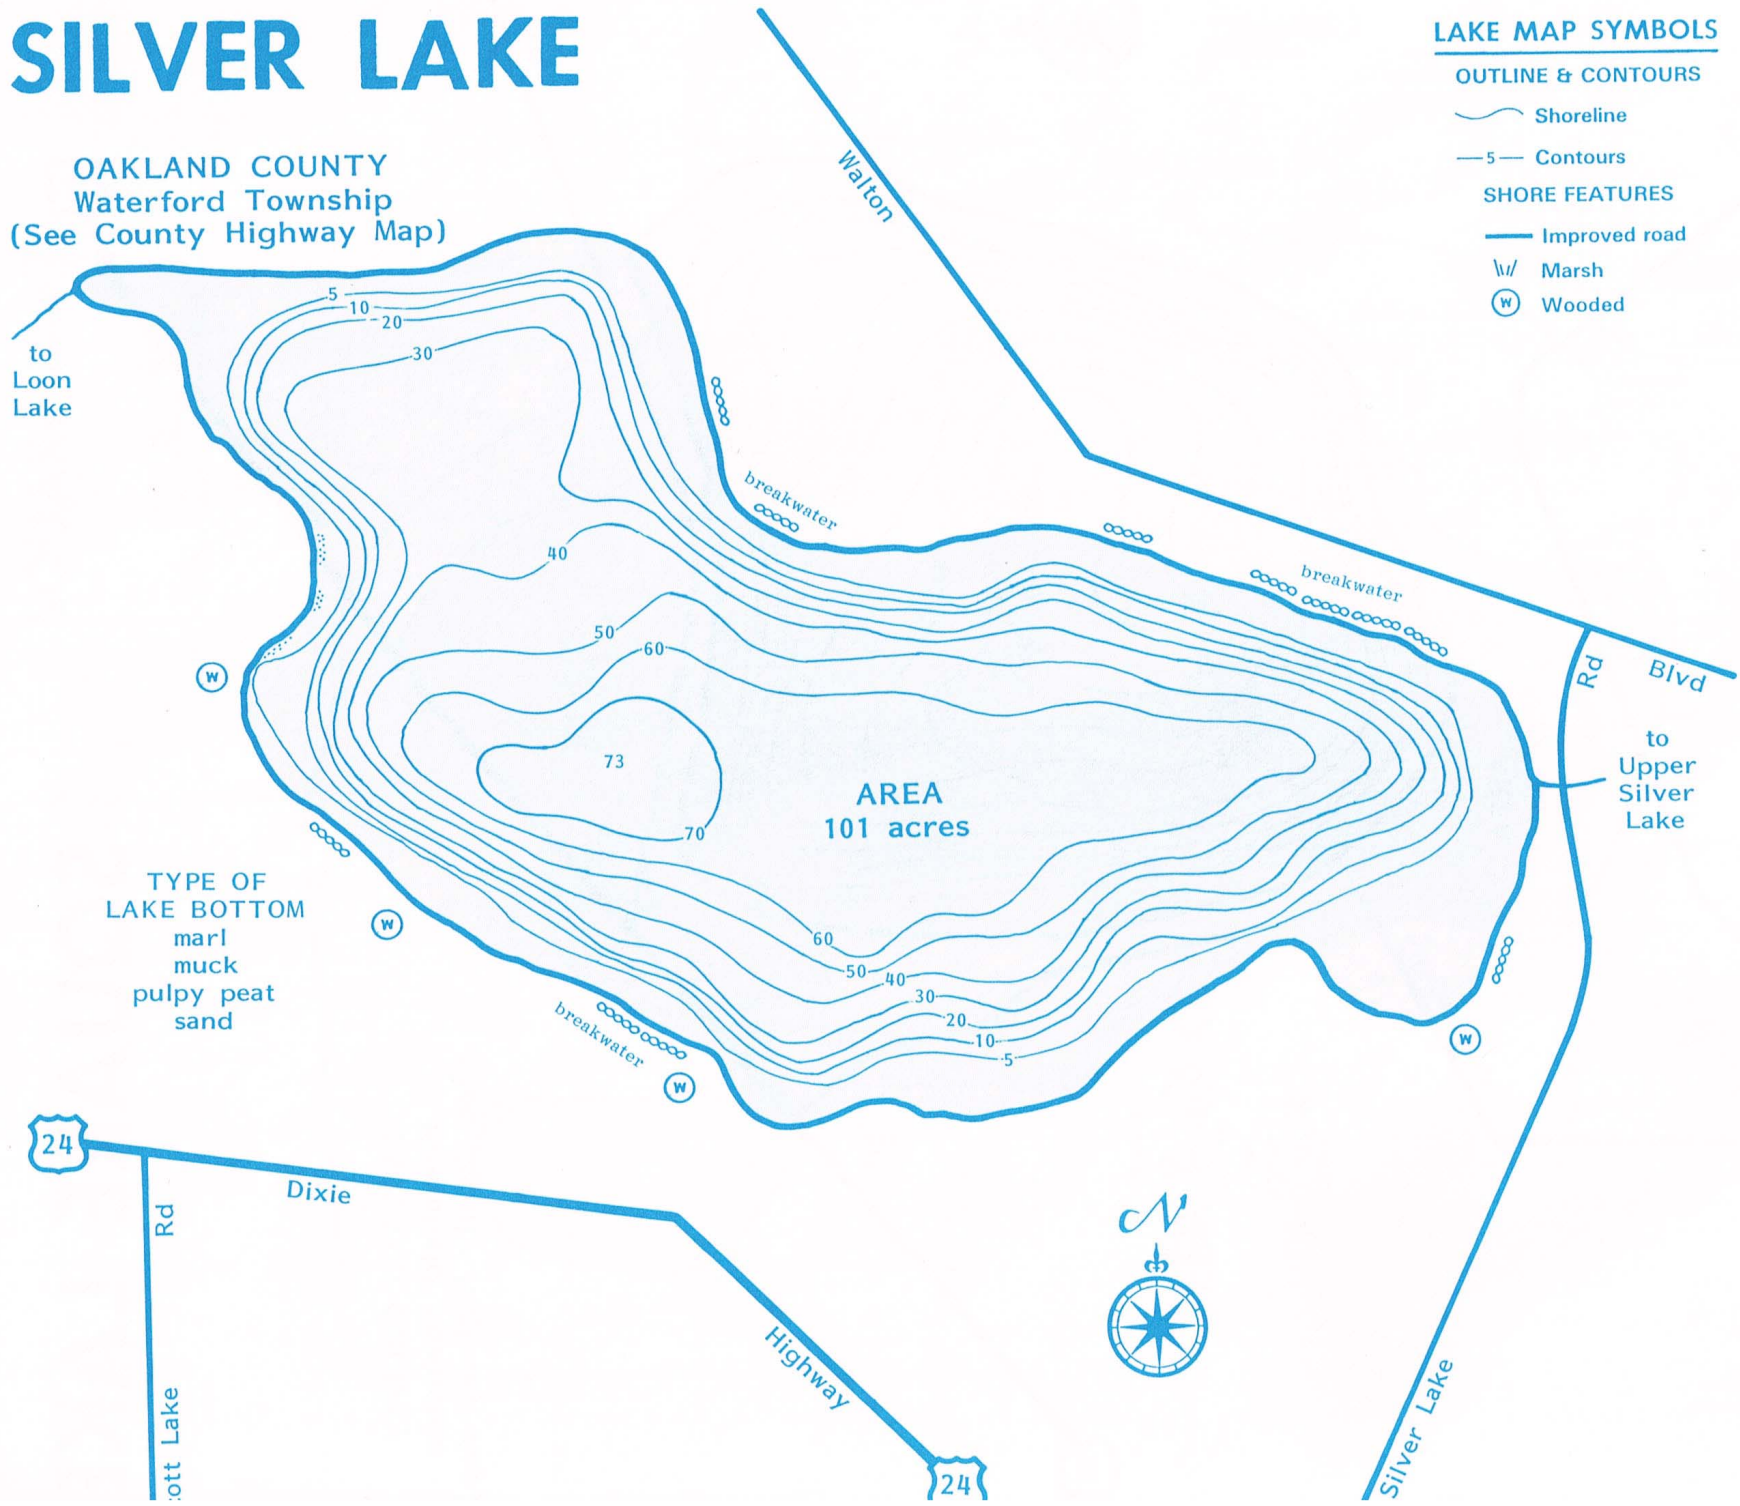

SILVER LAKE

OAKLAND COUNTY
Waterford Township
(See County Highway Map)

LAKE MAP SYMBOLS

OUTLINE & CONTOURS

— Shoreline

—5— Contours

SHORE FEATURES

— Improved road

W/ Marsh

(W) Wooded

TYPE OF
LAKE BOTTOM
marl
muck
pulpy peat
sand

AREA
101 acres

24

24